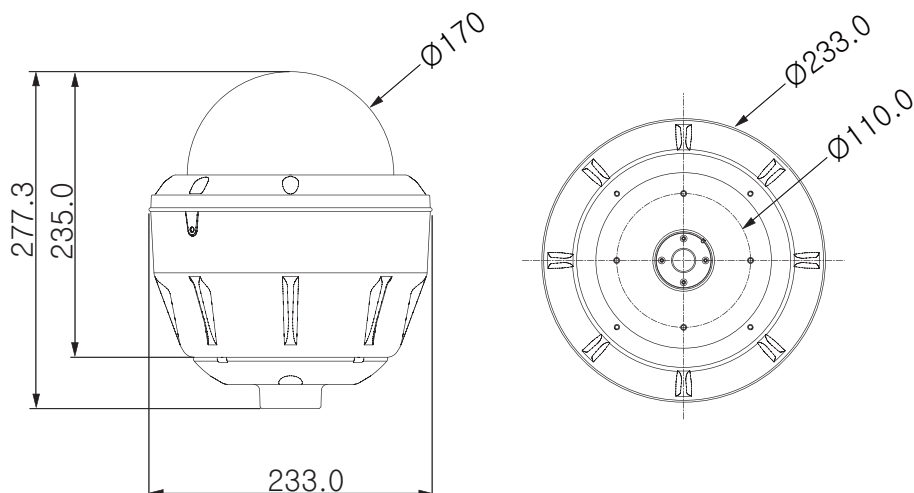

WELDEX CAN CUSTOMIZE CAMERA FOR YOUR SPECIFIC NEED!!

WDS-3512P (Mini Speed Dome Camera)

DIMENSIONS

SPECIFICATIONS		
Camera	NTSC	PAL
Image Device	1/4" Sony IT CCD	
Lens	35x Optical Auto Focus Zoom	
Working Distance	320mm(WIDE end), 1500mm(TELE)	
Sync. System	Internal / External (VD pulse lock)	
S/N Ratio	More Than 50dB (AGC off)	
Total Pixel	410K	470K
Effective Pixel	380K	440K
Day & Night	Auto ICR(Filter Changeable)	
Horizontal Resolution	More than 480TV Lines	More than 470TV Lines
Minimum Illumination	0.01 Lux (ICR-on mode) 1/4sec	0.01 Lux (ICR-on mode) 1/3sec
Video Output	Composit output 75 ohm terminated 1.0Vpp	
Control Method	RS-485, 422, 232C (Option)	
WDR(Wide Dynamic Range)	-----	
Electronic shutter speed	1/60 ~ 1/10,000sec (28steps)	1/50 ~ 10,000sec (28steps)
Dome		
Panning Range & Speed	0° ~ 360° / Max 360°/sec	
Tilting Range & Speed	0° ~ 180° / Max 90°/sec	
Preset Speed	Max 400°	
Preset Position	1~240 Positions	
Group Tour	1~8 Group Tour	
Pattern	1~8 Pattern (120 sec Memory)	
Auto Scan	1~8 Scan (Programmable Speed & Diagonal Scan)	
Flip	Auto Flip (On/Off)	
Privacy Zone Masking	6 Privacy Zones (4 Group) Total 24 Privacy Zones	
Alarm	4 Inputs/1 Output	
Protocol	RS-485,422 Baud rate 9600bps(STD.)(Opt. : 38400, 4800, 2400)	
Camera ID	1~99	
OSD	Dome ID, Pan/Tilt Angle Range. Mode...	
Environmental		
Operating Temperature	-49°F ~ 158°F (-45°C ~ 70°C)	
Operating Humidity	Up to 90% RH	
Storage Temperature	-4°F ~ 158°F (-20°C ~ 70°C)	
Built-in Fan & Heater	2 Fans / 2 Heaters	
Heater Operate	24.8°F ~ 50°F (-4°C ~ 10°C) On/Off	
General		
Certifications	CE, FCC, RoHS, IP67	
IP Rating	IP67 (Water proof)	
Power Supply	DC24V / AC24V, 3A	
Dimensions	Ø233 x 257.3mm	
Weight	Approx. 2200g (W/O Bracket)	