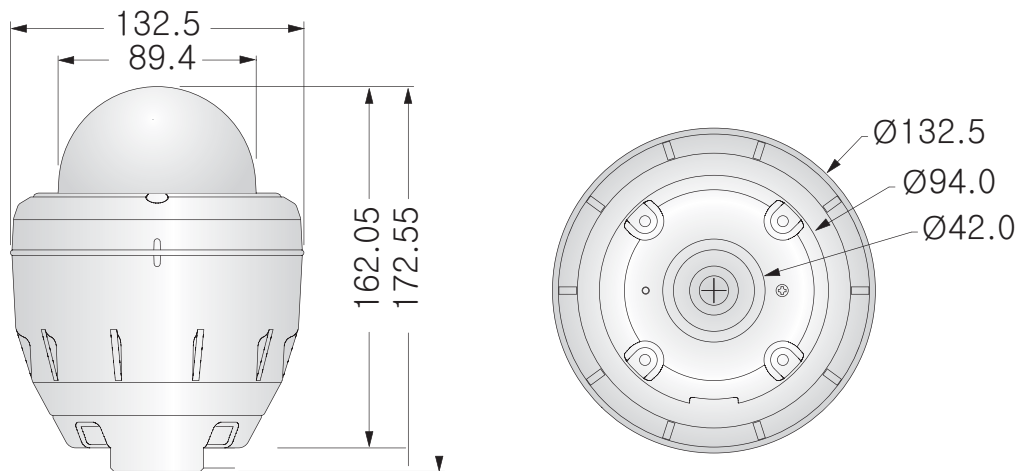

## DIMENSIONS

SPECIFICATIONS		
Camera	NTSC	PAL
Image Device	1/4" Interline Transfer CCD	
Lens	10x, f=3.8 to 38.0mm(F2.8)	
Min Focus Distance	1,000mm	
Sync. System	2:1 Interline	
S/N Ratio	50dB (AGC Off, Weight On)	
Total Pixel	410K	470K
Effective Pixel	768(H) x 494(V)	752(H) x 582(V)
Day & Night	Auto1, Auto2, COLOR, B/W (ICR)	
Horizontal Resolution	Color : 500TV Lines (Wide end.)	B/W : 570TV Lines (Wide end.)
Minimum Illumination	Color : 0.7Lux/F=2.8 (50 IRE)	B/W : 0.02Lux/F=2.8 (50IRE)
Video Output Signal	CVBS : 1.0 Vp-p/75 ohm	
Control Method	RS-485 or RS-232 (9600bps, 19200bps, 38400bps Selectable)	
WDR(Wide Dynamic Range)	-----	
White balance	ATW / AWC / Manual (1800°K ~10,500°K)	
<b>Dome</b>		
Panning Range & Speed	0° ~360° /Max 360°/sec	
Panning Range & Speed	-2° ~90° / Max 90°/sec	
Preset Speed	Max 400°	
Preset Position	1~240 Positions	
Group Tour	1~8 Group Tour	
Pattern	1~8 Pattern (120 sec Memory)	
Auto Scan	1~8 Scan (Programmable Speed & Diagonal Scan)	
Flip	Auto Flip (On/Off)	
Privacy Zone Masking	6 Privacy Zones (4 Group) Total 24 Privacy Zones	
Alarm	4 Inputs/1 Output	
Protocol	RS-485,422 Baud rate 9600bps(STD.)(Opt. : 38400, 4800, 2400)	
Camera ID	1~99	
OSD	Dome ID, Pan/Tilt Angle Range. Mode...	
<b>Environmental</b>		
Operating Temperature	-4°F ~ 158°F (-20°C ~70°C)	
Operating Humidity	Up to 90% RH	
Storage Temperature	-4°F ~ 158°F (-20°C ~70°C)	
Built-in Fan & Heater	Built-in Fan & Heater	
Heater Operate	24.8°F	
<b>General</b>		
Certifications	CE, FCC, RoHS, IP67	
IP Rating	IP67 (waterproof)	
Power Supply	DC24V , 750mA	
Dimensions	132.5 x 162.05mm (3.5" Bubble)	
Weight	Approx. 1400g	