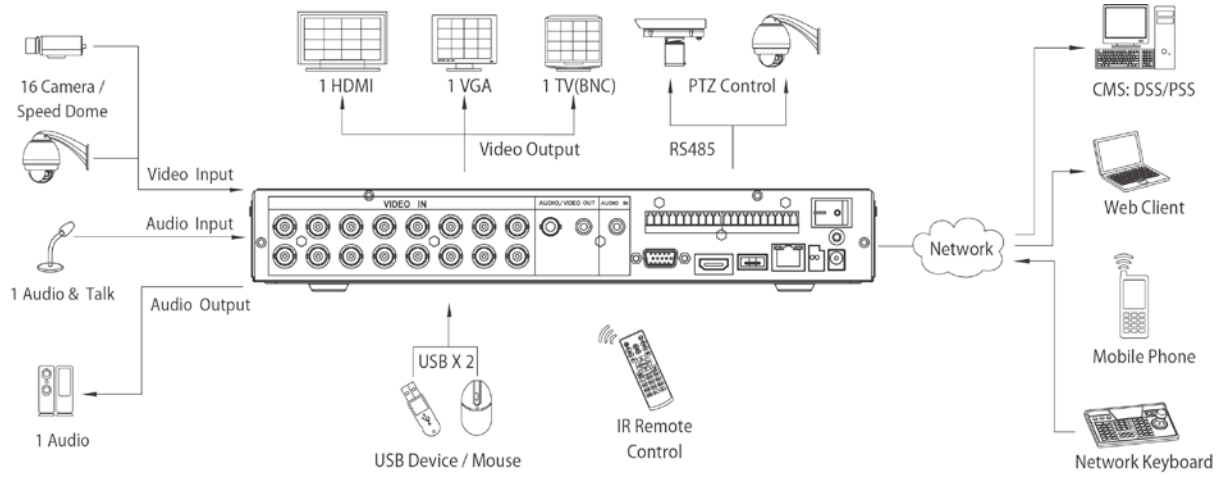

System Connection

DVR3108H System Connection