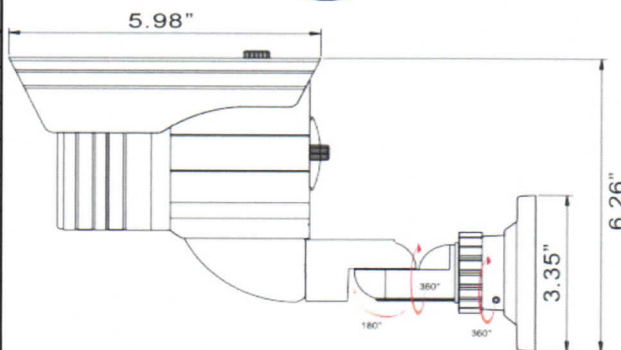

# HD DAY/NIGHT IR LONG RANGE VARI-FOCAL BULLET CAMERA

Model #: DSS-BVRE-827W

## Specifications

Image Sensor	1/3" Sony™ Super-HAD CCD II
Digital Signal Processor	Sony™ Effio-E DSP
Horizontal Resolution	HD 700 TV Lines (750 B/W)
Effective Pixels	976(H)X494(W)(NTSC)
Lens	2.8-12 mm Vari-Focal
Camera Body Color	White
IR LEDs	35 LEDs, 850nm, Ø8MM
IR Distance	170 ft Depending on Scene Reflectance
Minimum Illumination	0.05 Lux @F1.2, 0 Lux when IR LED on
Electronic Shutter	Auto: 1/50(1/60)-1/100,000 Second
White Balance	ATW
BLC	BLC
S/N Ratio	More than 48dB
Gamma	0.45
Scanning System	2:1 Interlace
Sensor Area	4.9mm x 3.7mm
Synchronization	Internal
Video Output	BNC 1.0Vp-p, 75Ω Composite
Power Supply	DC 12V (±2V) (PS Not included)
Weather Protection	IP 66 Compliant
Operating Temperature	-4°F to 122°F
Weight	2.3 Lbs