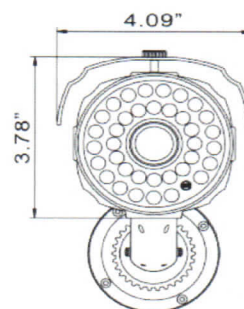

# HD DAY/NIGHT IR LONG RANGE VARI-FOCAL BULLET CAMERA

Model #: DSS-BVRE-827W

## Specifications

Image Sensor	1/3" Sony™ Super-HAD CCD II
Digital Signal Processor	Sony™ Effio-E DSP
Horizontal Resolution	HD 700 TV Lines (750 B/W)
Effective Pixels	976(H)X494(W)(NTSC)
Lens	2.8-12 mm Vari-Focal
Camera Body Color	White
IR LEDs	35 LEDs, 850nm, Ø8MM
IR Distance	170 ft Depending on Scene Reflectance
Minimum Illumination	0.05 Lux @F1.2, 0 Lux when IR LED on
Electronic Shutter	Auto: 1/50(1/60)-1/100,000 Second
White Balance	ATW
BLC	BLC
S/N Ratio	More than 48dB
Gamma	0.45
Scanning System	2:1 Interlace
Sensor Area	4.9mm x 3.7mm
Synchronization	Internal
Video Output	BNC 1.0Vp-p, 75Ω Composite
Power Supply	DC 12V (±2V) (PS Not included)
Weather Protection	IP 66 Compliant
Operating Temperature	-4°F to 122°F
Weight	2.3 Lbs