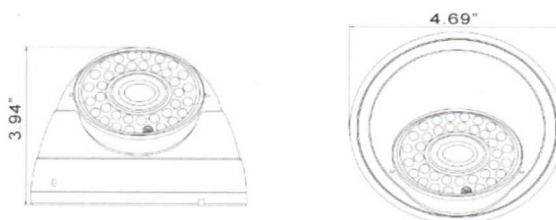

HD INDOOR OUTDOOR DAY NIGHT VARI-FOCAL IR COLOR VANDAL RESISTANT- RUGGED DOME CAMERA

Model #: DSS-DVRE-627W

Features

- 1/3" Sony™ Super HAD CCD II
- Sony™ Effio-E DSP
- HD 700 Horizontal Lines of Resolution (750 B/W)
- 2.8-12mm Vari-focal Lens
- 35 Built in IR LEDs, (100 Ft. Night Vision)
- Vandal and Weather Resistant
- Low Voltage DC 12V
- 2 Years Warranty

Specifications

Image Sensor	1/3" Sony™ Super-HAD CCD II
Digital Signal Processor	Sony™ Effio-E DSP
Horizontal Resolution	HD 700 TV Lines
Effective Pixels	976(H) x 494(V) NTSC
Lens	Vari-Focal 2.8-12mm
Camera Body Color	White
IR LEDs	35 LEDs, 850nm
IR Distance	100 ft Depending on Scene Reflectance
Minimum Illumination	0.05 Lux @F1.2, 0 Lux when IR LED on
Electronic Shutter	Auto: 1/50(1/60)-1/100,000 Second
White Balance	ATW
BLC	BLC
S/N Ratio	More than 48dB
Gamma	0.45
Scanning System	2:1 Interlace
Sensor Area	4.9mm x 3.7mm
Synchronization	Internal
Video Output	BNC 1.0Vp-p, 75Ω Composite
Power Supply	DC 12V (±2V) (PS Not included)
Weather Protection	IP 66 Compliant
Operating Temperature	-4°F to 122°F
Weight	1.54 Lbs