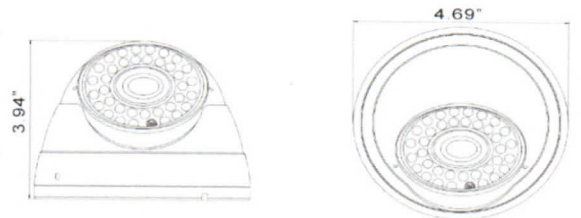

HD INDOOR OUTDOOR DAY NIGHT VARI-FOCAL IR COLOR VANDAL RESISTANT-RUGGED DOME CAMERA

Model #: DSS-DVRE-627B

Features

- 1/3" Sony™ Super HAD CCD II
- Sony™ Effio-E DSP
- HD 700 Horizontal Lines of Resolution (750 B/W)
- 2.8-12mm Vari-focal Lens
- 35 Built in IR LEDs, (100 Ft. Night Vision)
- Vandal and Weather Resistant
- Low Voltage DC 12V
- 2 Years Warranty

Specifications

Image Sensor	1/3" Sony™ Super-HAD CCD II
Digital Signal Processor	Sony™ Effio-E DSP
Horizontal Resolution	HD 700 TV Lines
Effective Pixels	976(H) x 494(V) NTSC
Lens	Vari-Focal 2.8-12mm
Camera Body Color	Black
IR LEDs	35 LEDs, 850nm
IR Distance	100 ft Depending on Scene Reflectance
Minimum Illumination	0.05 Lux @F1.2, 0 Lux when IR LED on
Electronic Shutter	Auto: 1/50(1/60)-1/100,000 Second
White Balance	ATW
BLC	BLC
S/N Ratio	More than 48dB
Gamma	0.45
Scanning System	2:1 Interlace
Sensor Area	4.9mm x 3.7mm
Synchronization	Internal
Video Output	BNC 1.0Vp-p, 75Ω Composite
Power Supply	DC 12V (±2V) (PS Not included)
Weather Protection	IP 66 Compliant
Operating Temperature	-4°F to 122°F
Weight	1.54 Lbs