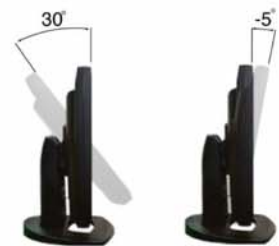

# DSS-1700M

Panel	SAMSUNG
Size	17.0"
Pixel Range	0.264mm
Luminance(cd/m <sup>2</sup> )	250cd(2CCFL)
Contrast Ratio	350:1
Viewing Angle(T/B/L/R)	85°/85°/85°/85°
Resolution(MAX)	1024 x 768
Frequency(H/V)	30~60kHz/56~75Hz
Color(MAX)	16.7M
Response Time(ms)	Rising: 5 Falling: 20
Power	DC 12V/ 35W
OSD	H/V Position, Brightness / Contrast, Color Control, Sharpness, Tint, Image Control, Scaling, Gamma, Color temp, VGA/Video/S-Video, Language
Dimensions	9"x16.2"x16.9"(WxHxD)/13.2 lbs
Input / Output	VGA/Video/S-Video: NTSC / PAL / SECAM Audio In: Stereo (PC), Audio L / R Audio Out: Speaker / Earphone
Connector	Signal: 15-pin D-sub Power: DC IN

## LCD ■■■■■■ 17"

Product Control Angle

Audio Out From PC or Video    Audio in right From Video    Comp. Video    S-Video    VGA    DC Input

Audio in from PC    Audio in left From Video

Connector