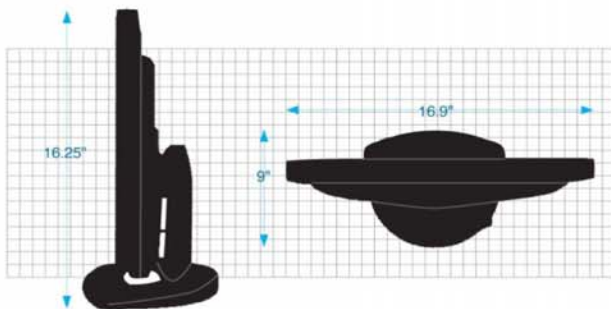

good products at great prices

DiscountSecurityStore.com

DSS-1700M

Panel	SAMSUNG
Size	17.0"
Pixel Range	0.264mm
Luminance(cd/m ²)	250cd(2CCFL)
Contrast Ratio	350:1
Viewing Angle(T/B/L/R)	85°/85°/85°/85°
Resolution(MAX)	1024 x 768
Frequency(H/V)	30~60kHz/56~75Hz
Color(MAX)	16.7M
Response Time(ms)	Rising: 5 Falling: 20
Power	DC 12V/ 35W
OSD	H/V Position, Brightness / Contrast, Color Control, Sharpness, Tint, Image Control, Scaling, Gamma, Color temp, VGA/Video/S-Video, Language
Dimensions	9"x16.2"x16.9"(WxHxD)/13.2 lbs
Input / Output	VGA/Video/S-Video: NTSC / PAL / SECAM Audio In: Stereo (PC), Audio L / R Audio Out: Speaker / Earphone
Connector	Signal: 15-pin D-sub Power: DC IN

Remote Controller

LCD ■■■■■■ 17"

Product Control Angle

Audio Out From PC or Video Audio in right From Video Comp. Video S-Video VGA DC Input

Audio in from PC Audio in left From Video

Connector