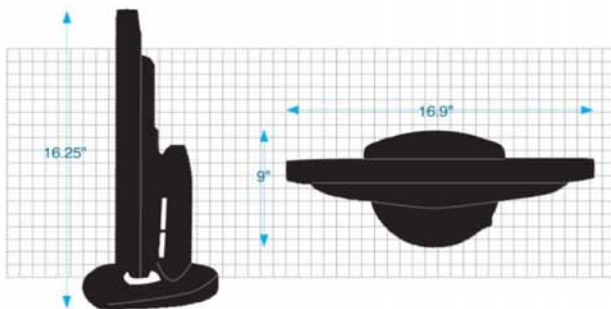

# DSS-1700M

Panel	SAMSUNG
Size	17.0"
Pixel Range	0.264mm
Luminance(cd/m <sup>2</sup> )	250cd(2CCFL)
Contrast Ratio	350:1
Viewing Angle(T/B/L/R)	85°/85°/85°/85°
Resolution(MAX)	1024 x 768
Frequency(H/V)	30~60kHz/56~75Hz
Color(MAX)	16.7M
Response Time(ms)	Rising: 5 Falling: 20
Power	DC 12V/ 35W
OSD	H/V Position, Brightness / Contrast, Color Control, Sharpness, Tint, Image Control, Scaling, Gamma, Color temp, VGA/Video/S-Video, Language
Dimensions	9"x16.2"x16.9"(WxHxD)/13.2 lbs
Input / Output	VGA/Video/S-Video: NTSC / PAL / SECAM Audio In: Stereo (PC), Audio L / R Audio Out: Speaker / Earphone
Connector	Signal: 15-pin D-sub Power: DC IN

## LCD ■■■■■■ 17"

Product Control Angle

Audio Out From PC or Video    Audio in right From Video    Comp. Video    S-Video    VGA    DC Input

Audio in from PC    Audio in left From Video

Connector