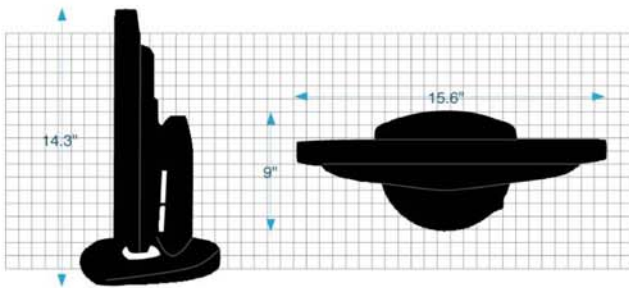

good products at great prices

DiscountSecurityStore.com

DSS-1500M

Panel	SAMSUNG
Size	15.0"
Pixel Range	0.297mm
Luminance(cd/m ²)	250cd(4CCFL)
Contrast Ratio	300:1
Viewing Angle(T/B/L/R)	70°/70°/55°/60°
Resolution(MAX)	1024 x 768
Frequency(H/V)	30~60KHz/56~75Hz
Color(MAX)	16.2M
Response Time(ms)	Rising: 5 Falling: 20
Power	DC 12V/ 35W
OSD	H/V Position, Brightness / Contrast, Color Control, Sharpness, Tint, Image Control, Scaling, Gamma, Color temp, VGA/Video/S-Video, Language
Dimensions	9"x14.3"x15.6"(WxHxD)/10.1 lbs VGA/Video/S-Video: NTSC / PAL / SECAM
Input / Output	Audio In: Stereo (PC), Audio L / R Audio Out: Speaker / Earphone
Connector	Signal: 15-pin D-sub Power: DC IN

Remote Controller

LCD 15"

Product Control Angle

Audio Out From PC or Video Audio in right From Video Comp. Video S-Video VGA DC Input

Audio in from PC Audio in left From Video

Connector