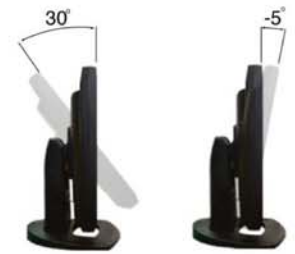

good products at great prices

DiscountSecurityStore.com

DSS-1500M

Panel	SAMSUNG
Size	15.0"
Pixel Range	0.297mm
Luminance(cd/m ²)	250cd(4CCFL)
Contrast Ratio	300:1
Viewing Angle(T/B/L/R)	70°/70°/55°/60°
Resolution(MAX)	1024 x 768
Frequency(H/V)	30~60KHz/56~75Hz
Color(MAX)	16.2M
Response Time(ms)	Rising: 5 Falling: 20
Power	DC 12V/ 35W
OSD	H/V Position, Brightness / Contrast, Color Control, Sharpness, Tint, Image Control, Scaling, Gamma, Color temp, VGA/Video/S-Video, Language
Dimensions	9"x14.3"x15.6"(WxHxD)/10.1 lbs VGA/Video/S-Video: NTSC / PAL / SECAM
Input / Output	Audio In: Stereo (PC), Audio L / R Audio Out: Speaker / Earphone
Connector	Signal: 15-pin D-sub Power: DC IN

Remote Controller

LCD 15"

Product Control Angle

Audio Out From PC or Video Audio in right From Video Comp. Video S-Video VGA DC Input

Audio in from PC Audio in left From Video

Connector